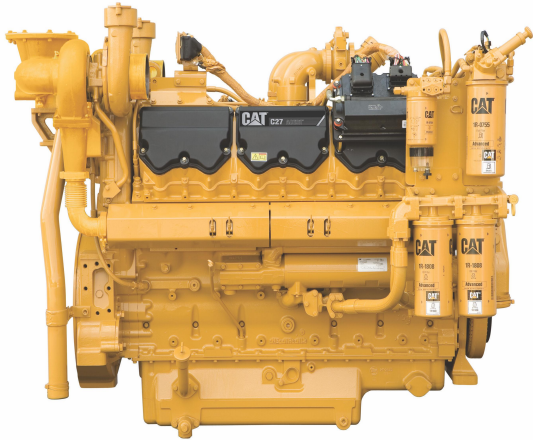

CAT Rail Engine C27 ACERT

<https://www.zepelin-powersystems.com/de/en/>

Power Range	708 kW (950 bhp)
Maximum Power	708 kW
Emissions	EU Stage IIIA
Rated Speed	1800 rpm
Bore	137,2 mm
Stroke	152,4 mm
Displacement	27,03 l
Compression Ratio	16,5:1
Dry Weight	2.946 kg
Length	1.804 mm
Width	1.325 mm
Height	1.386 mm
Minimum Power	708 kW

CAT Rail Engine C27 ACERT