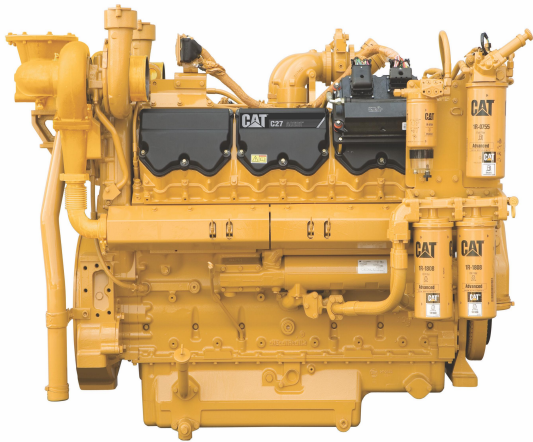

CAT Rail Engine C27 ACERT

<https://www.zepelin-powersystems.com/de/en/>

Power Range	708 kW (950 bhp)
Maximum Power	708 kW
Emissions	EU Stage IIIA
Rated Speed	1800 rpm
Bore	137,2 mm
Stroke	152,4 mm
Displacement	27,03 l
Compression Ratio	16,5:1
Dry Weight	2.946 kg
Length	1.804 mm
Width	1.325 mm
Height	1.386 mm
Minimum Power	708 kW

CAT Rail Engine C27 ACERT