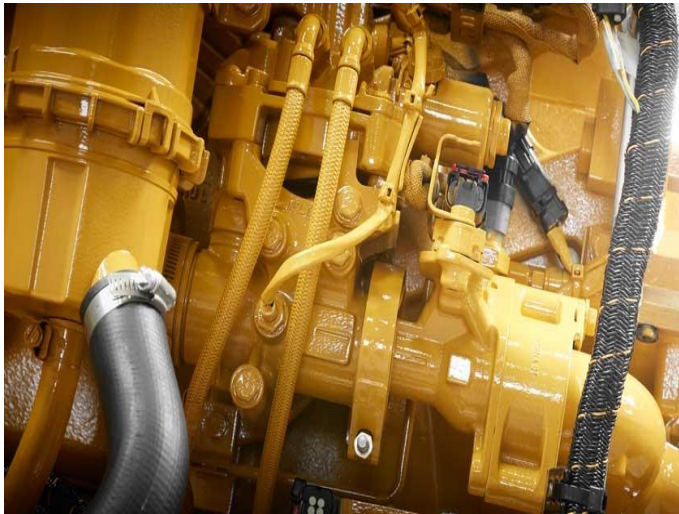

CAT Rail Engine 3512B HD

<https://www.zepelin-powersystems.com/de/en/>

Maximum Power	1.700 kW
Minimum Power	1.700 kW
Power Range	1700 kW
Rated Speed	1800 rpm
Emissions	UIC II

This offer is without obligation. The offer is based on our General Terms and Conditions of Sale and Delivery. Changes to equipment and accessories required for technical reasons may be made at any time. Subject to errors, changes and intermediate sale. Statutory value-added tax shall be added to all price.

CAT Rail Engine 3512B HD