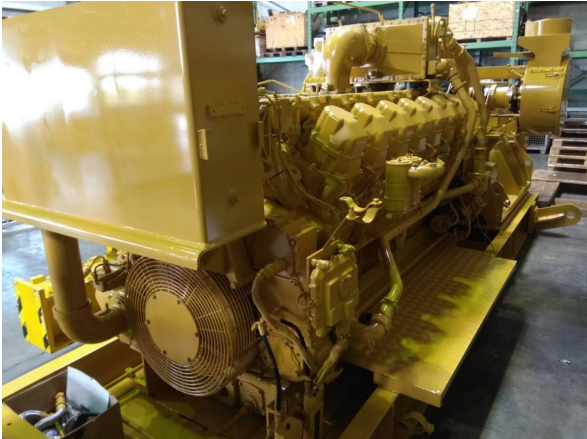

CAT G3516 _ PPO G1000