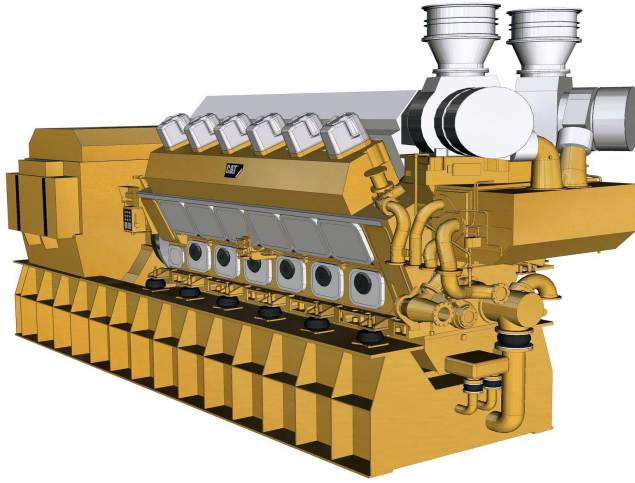

CAT 12CM43C Offshore Generator Set

<https://www.zepelin-powersystems.com/de/en/>

Minimum Rating	11.640 ekW
Maximum Rating	11.640 ekW
Emissions	IMO Tier II
Bore	430 mm
Generator Set Control	Electronic
Weight	275 kg
Stroke	610 mm
Aspiration	Turbocharged-Aftercooled
Displacement	1.063 l
Engine Control	Electronic
Width	3.800 mm
Height	7.640 mm
Length	15.000 mm
Maximum Rating	11.640 kVA
Minimum Rating	11.640 kVA
Rated Speed	1500 rpm