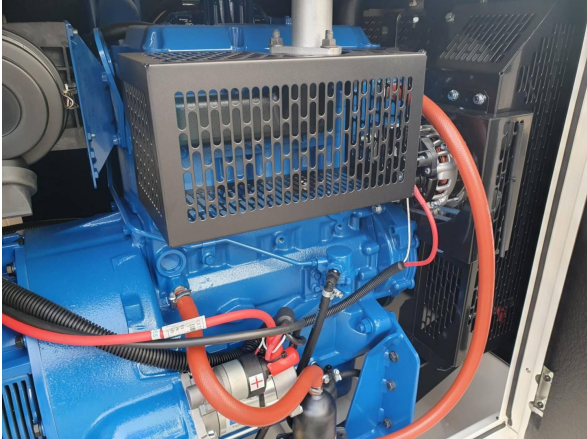

CAT PPO P33-3